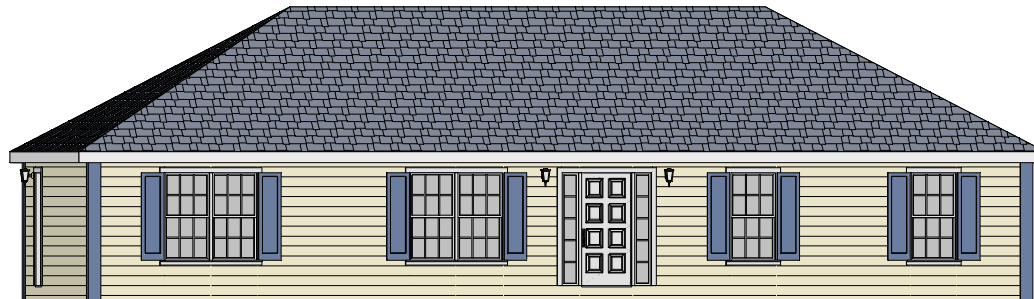

CRM MODULAR HOMES

www.CRMModularhomes.com

A Sampling of Our

Ranches

401-934-1650 or 401-339-4903

E-mail: CRMModularhomes@aol.com

2143 Hartford Ave, Johnston, RI 02919