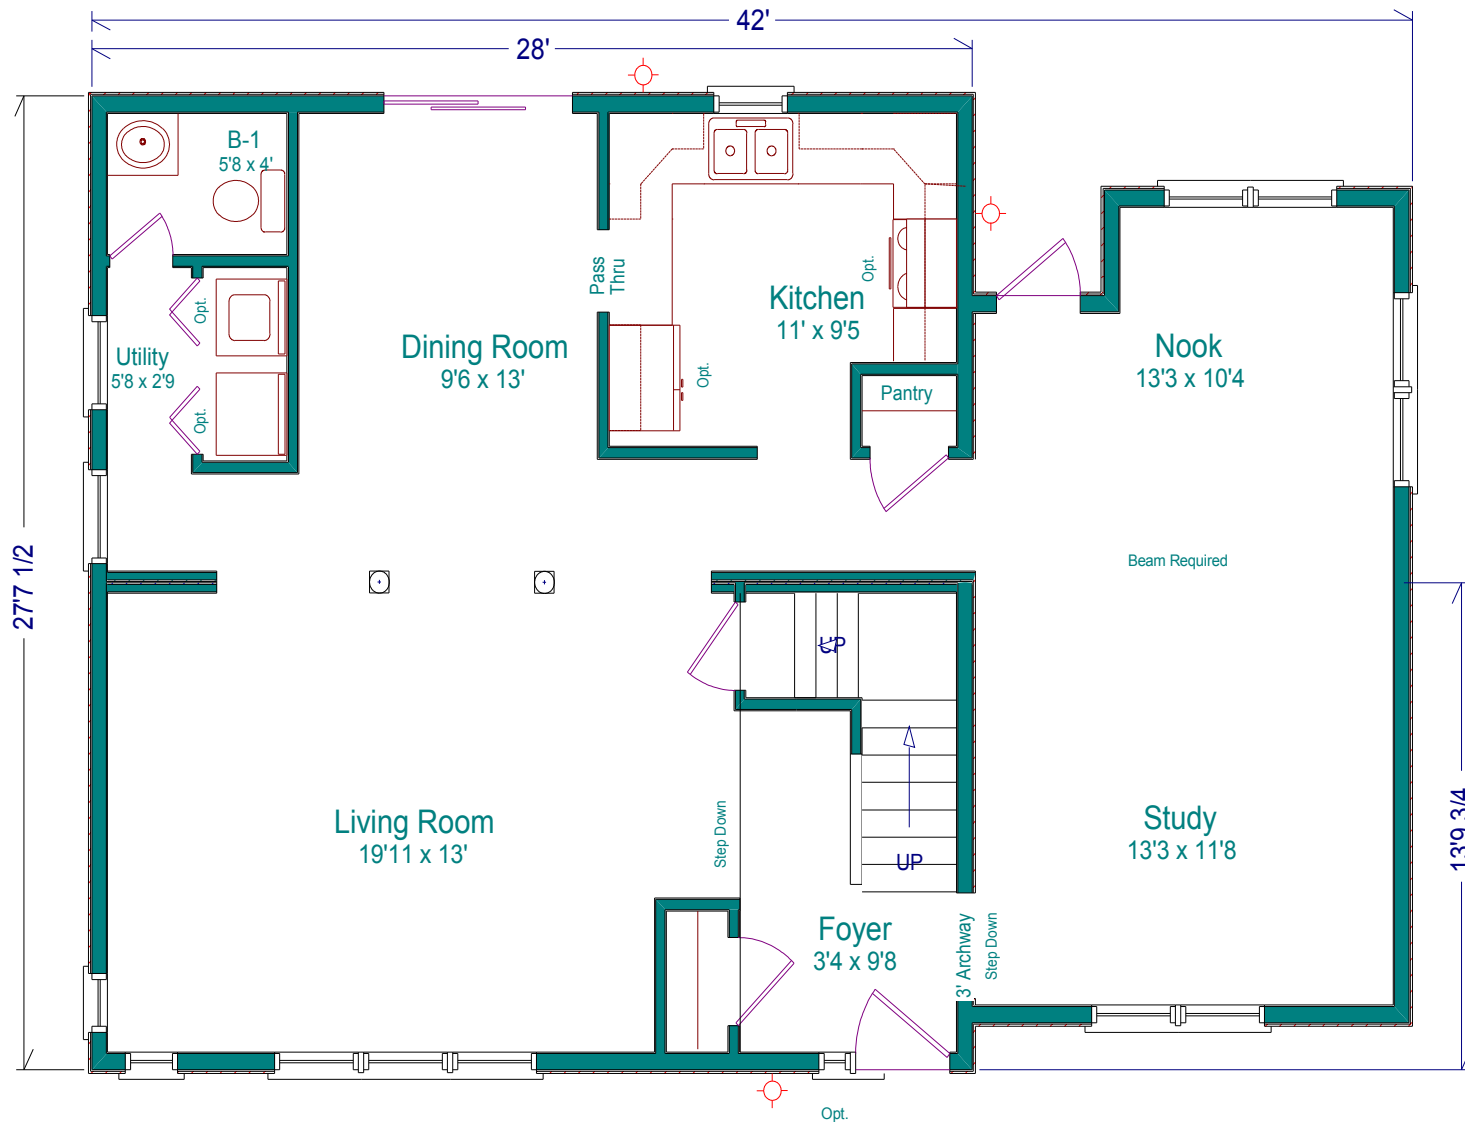

www.CRMModularHomes.com

CMH-300

First Floor

2842 Two Story

Living Area
1089 sq ft

CRM Modular Homes ~ 401-934-1650 or 401-339-4903

www.CRMModularHomes.com

CMH-300 Second Floor 2828 Two Story Living Area
700 sq ft