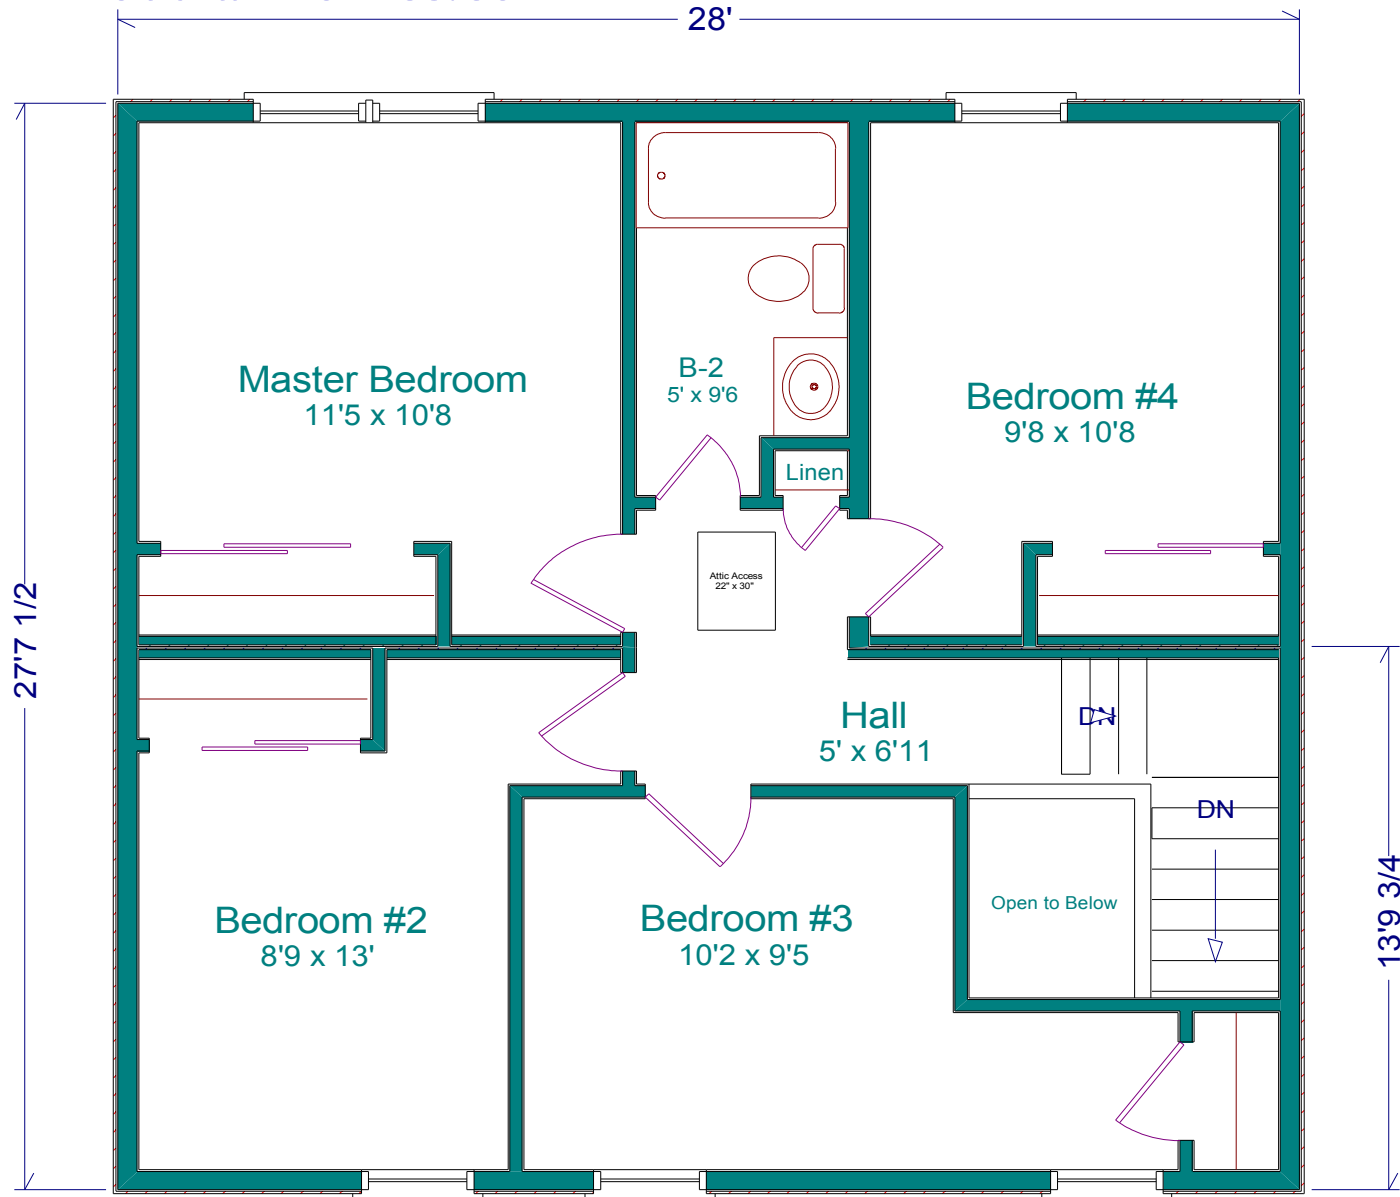

www.CRMModularHomes.com

CMH-300

First Floor

2842 Two Story

Living Area
1089 sq ft

CRM Modular Homes ~ 401-934-1650 or 401-339-4903

www.CRMModularHomes.com

CMH-300 Second Floor 2828 Two Story Living Area
700 sq ft