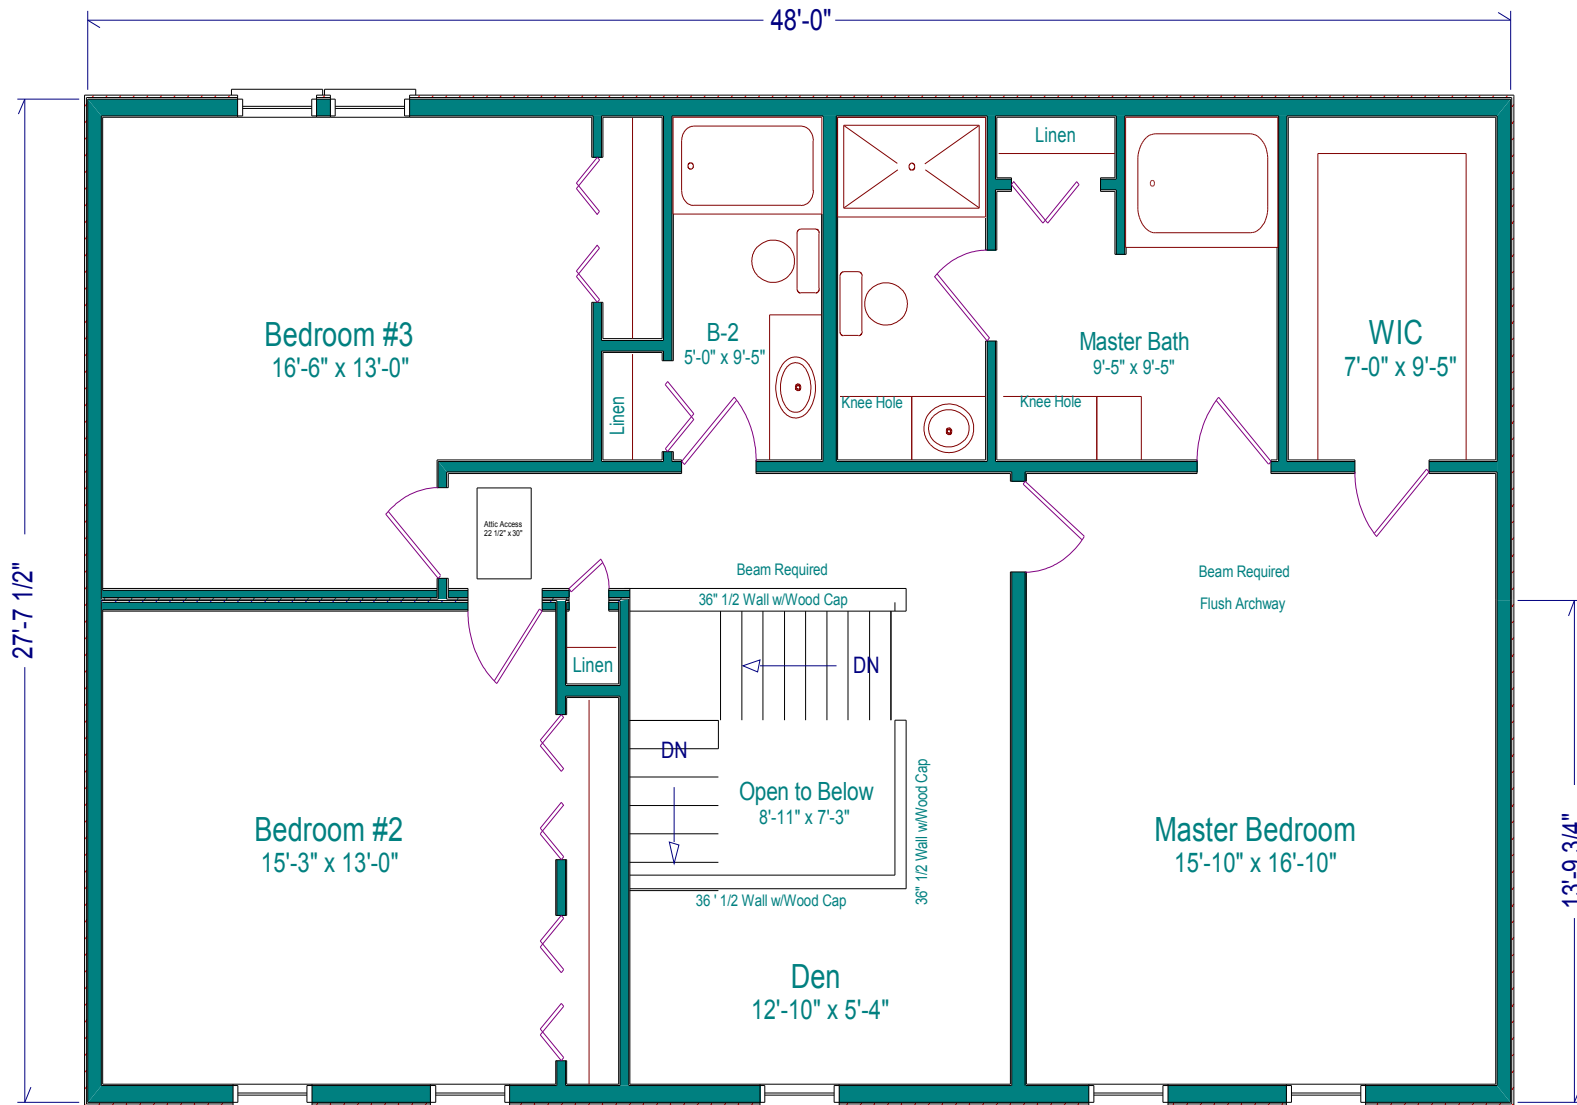

CMH-303

Second Floor

2844 Two Story

Living Area
1182 sq ft

CRM Modular Homes ~ 401-934-1650 or 401-339-4903

www.CRMModularHomes.com

CRM Modular Homes ~ 401-934-1650 or 401-339-4903

www.CRMModularHomes.com