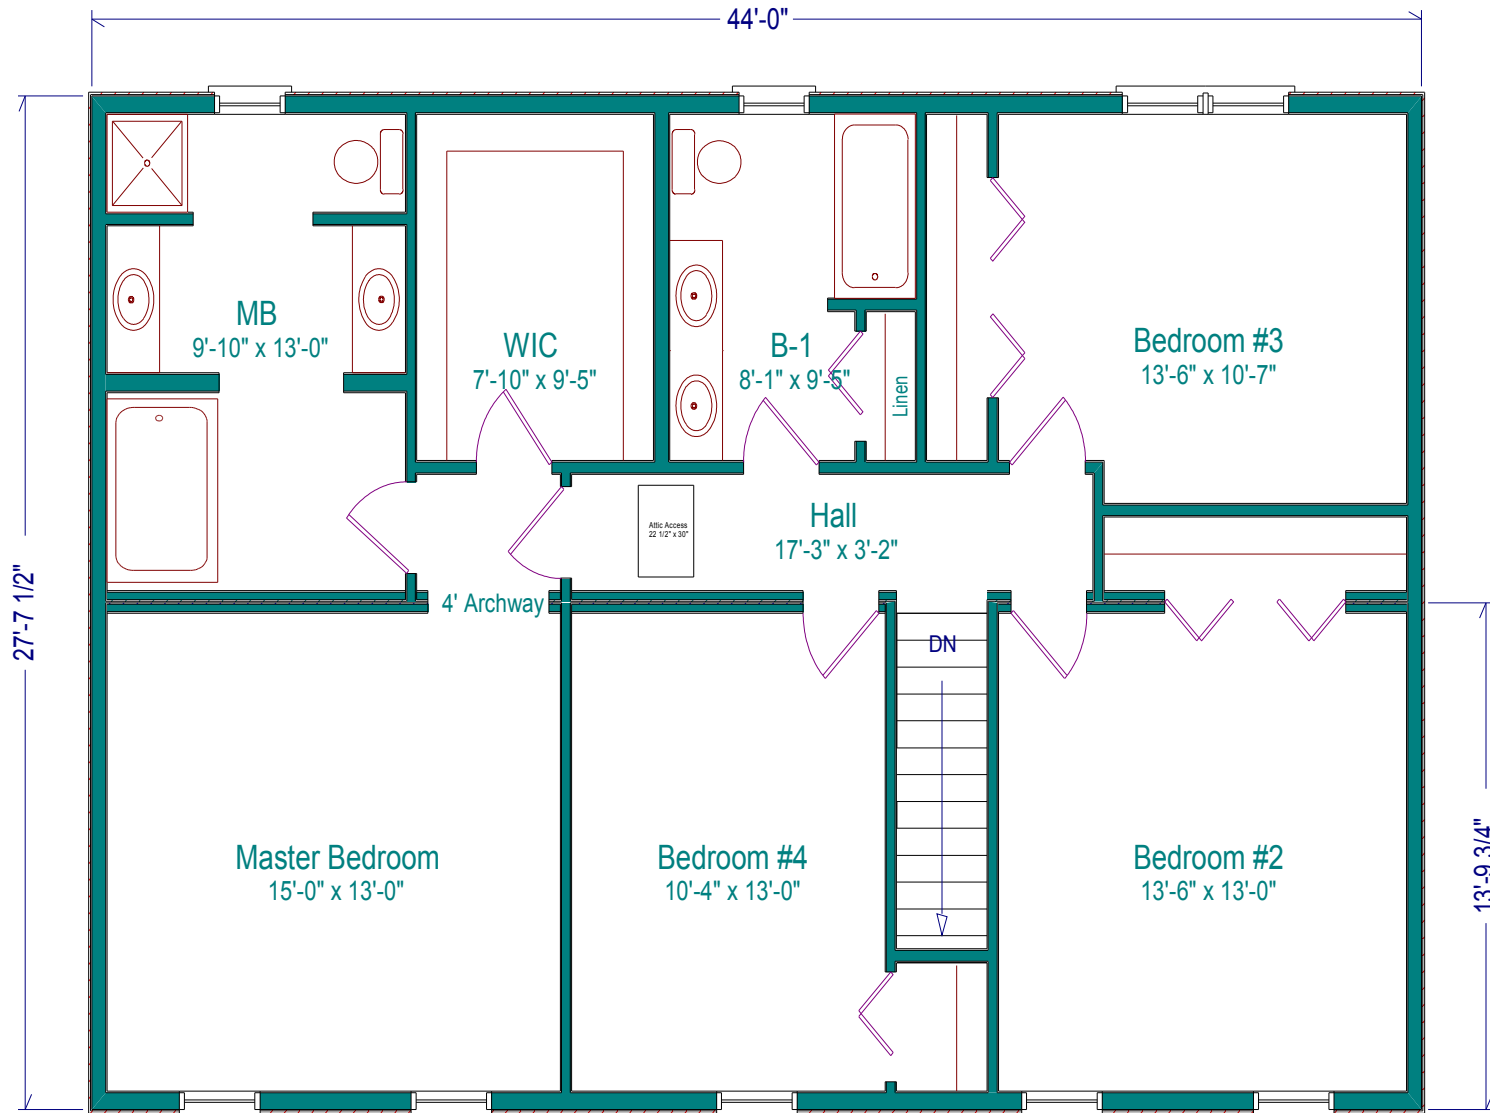

CRM Modular Homes ~ 401-934-1650 or 401-339-4903

www.CRMModularHomes.com

CMH-303

First Floor

2844 Two Story

Living Area
1215 sq ft

CRM Modular Homes ~ 401-934-1650 or 401-339-4903

www.CRMModularHomes.com

CMH-303

Second Floor

2844 Two Story

Living Area
1182 sq ft

CRM Modular Homes ~ 401-934-1650 or 401-339-4903

www.CRMModularHomes.com

CRM Modular Homes ~ 401-934-1650 or 401-339-4903

www.CRMModularHomes.com