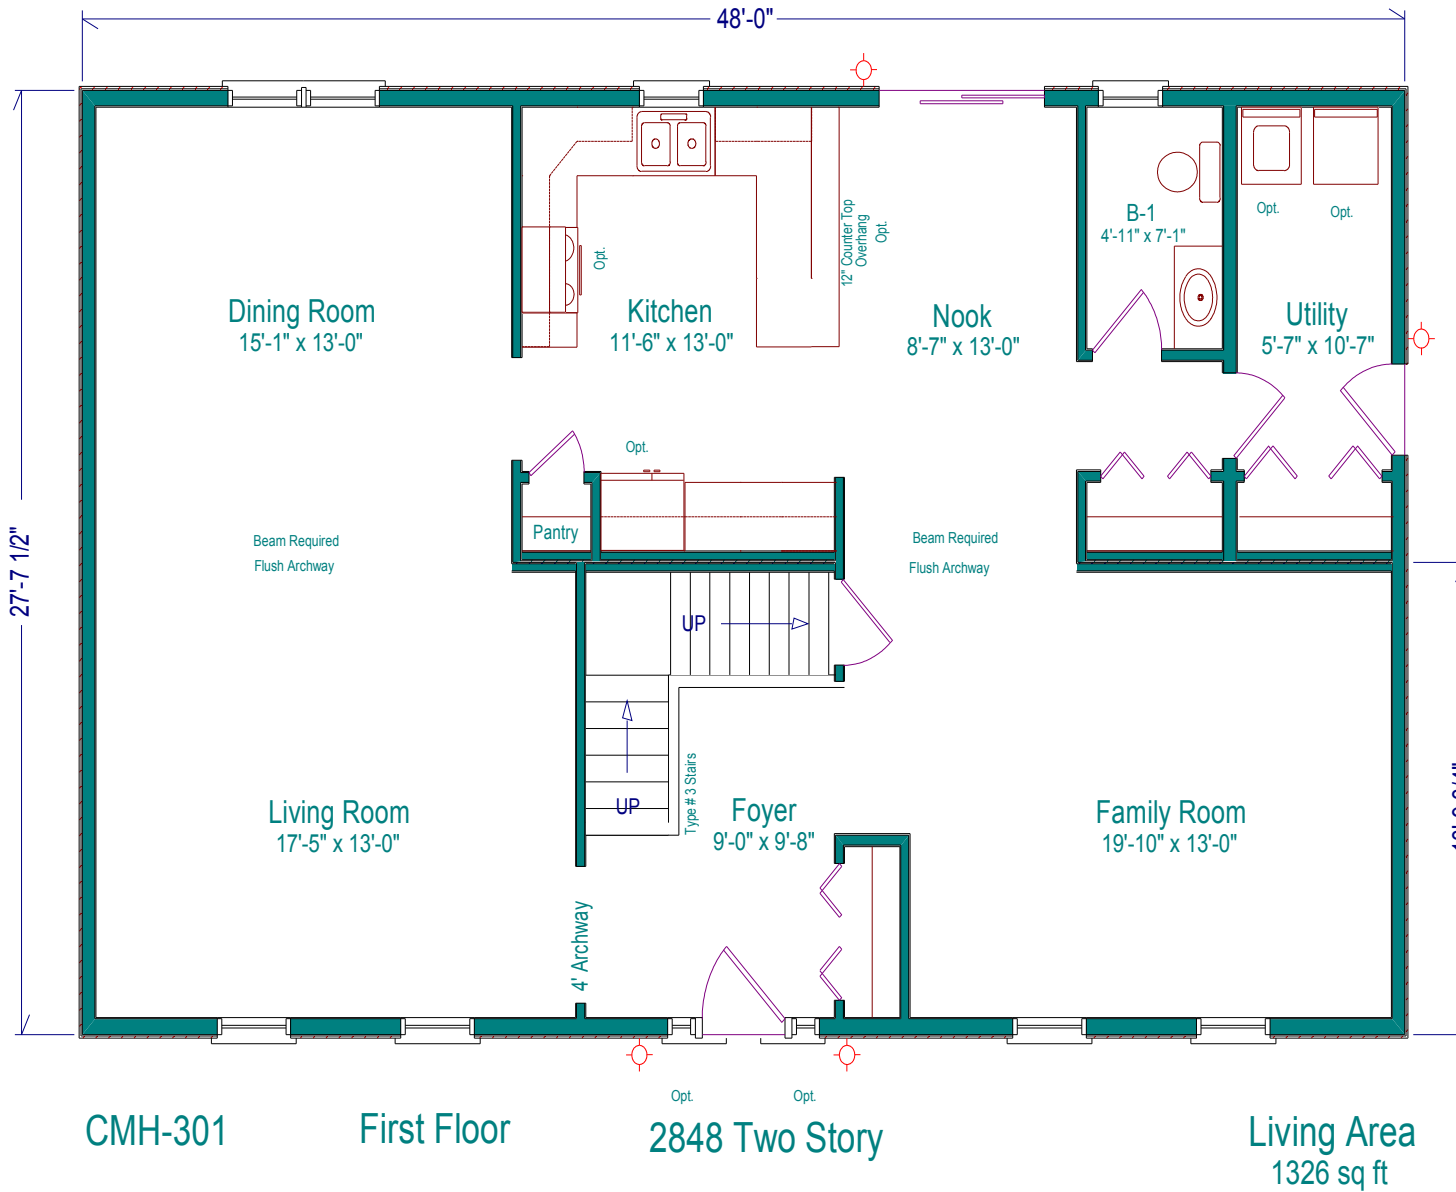

CMH-303

Second Floor

2844 Two Story

Living Area
1182 sq ft

CRM Modular Homes ~ 401-934-1650 or 401-339-4903

www.CRMModularHomes.com

CRM Modular Homes ~ 401-934-1650 or 401-339-4903

www.CRMModularHomes.com