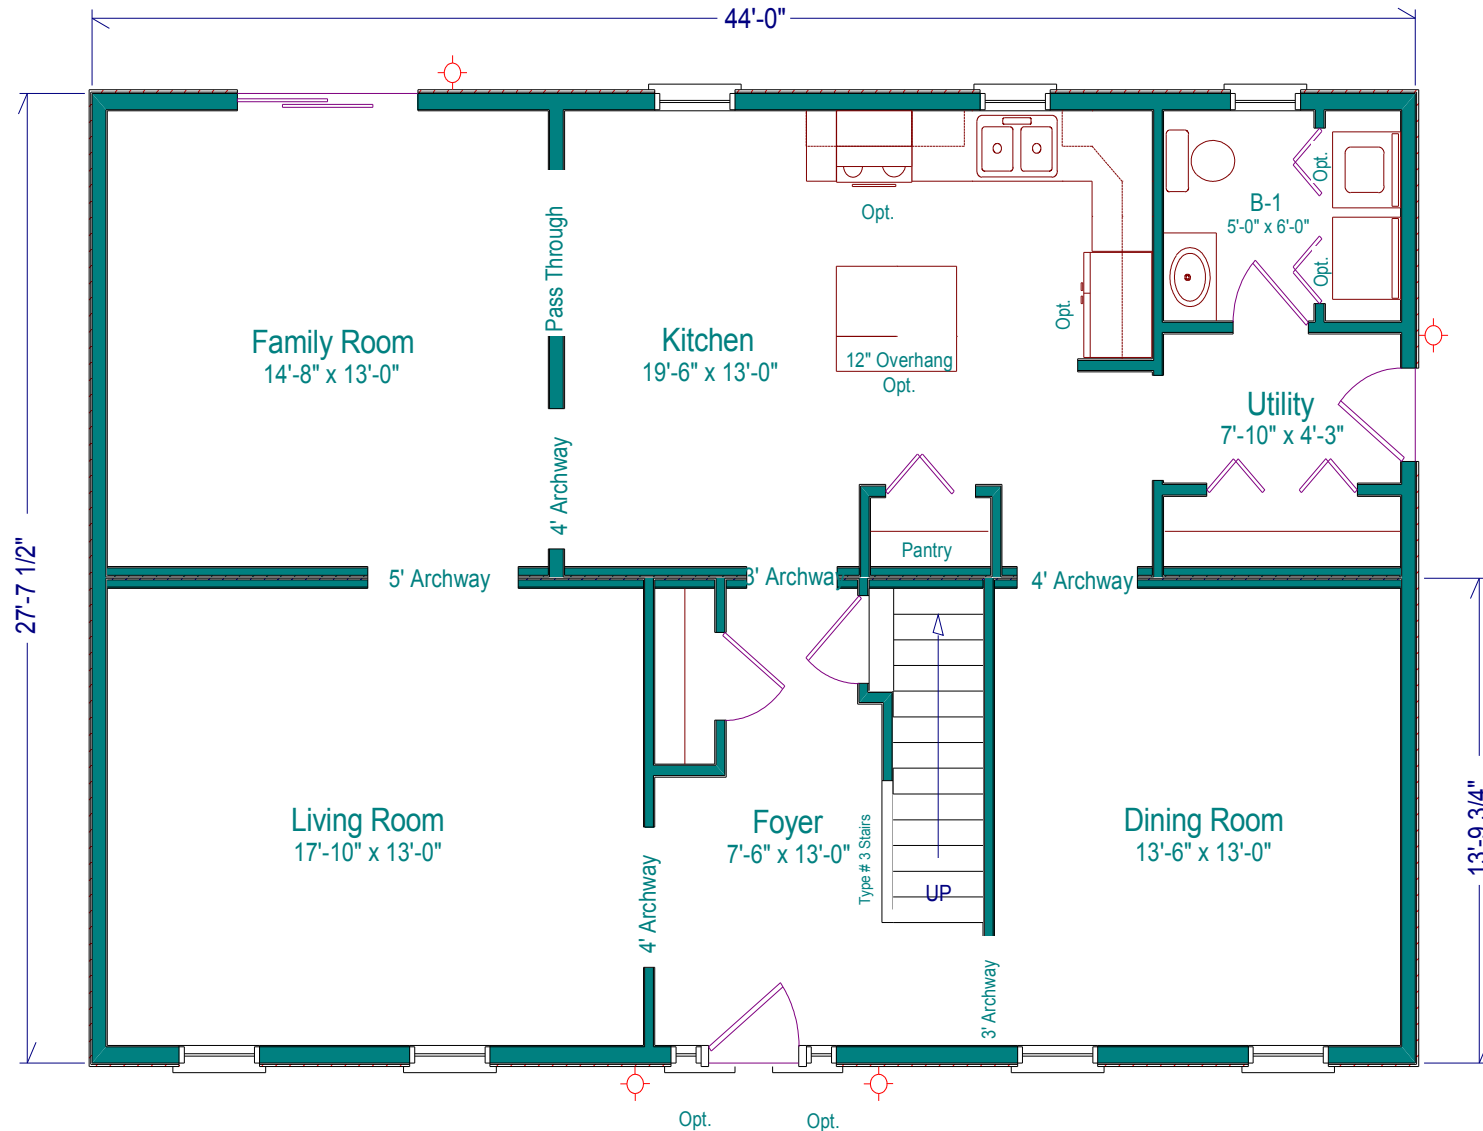

CRM Modular Homes ~ 401-934-1650 or 401-339-4903

www.CRMModularHomes.com

CMH-303

First Floor

2844 Two Story

Living Area
1215 sq ft