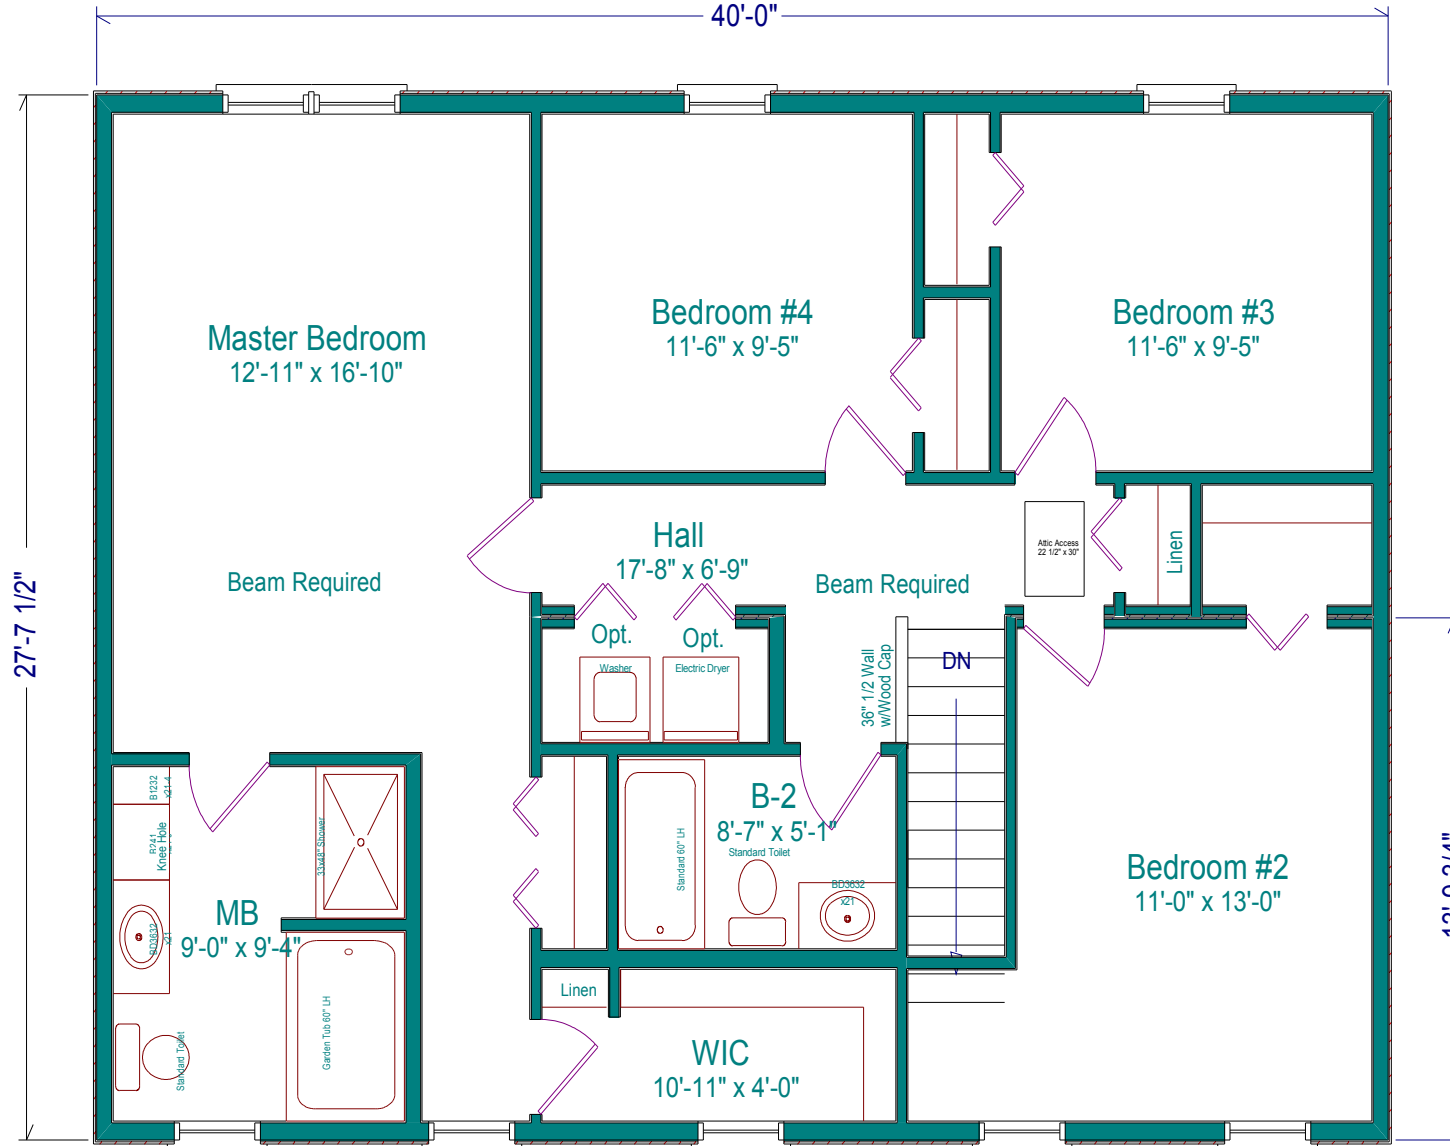

CMH-301

Second Floor

2848 Two Story

Living Area
1253 sq ft

CRM Modular Homes ~ 401-934-1650 or 401-339-4903

www.CRMModularHomes.com

CMH-310

First Floor

2840 Two Story

Living Area
1104 sq ft

CRM Modular Homes ~ 401-934-1650 or 401-339-4903

www.CRMModularHomes.com

CMH-310

Second Floor

2840 Two Story

Living Area
1074 sq ft