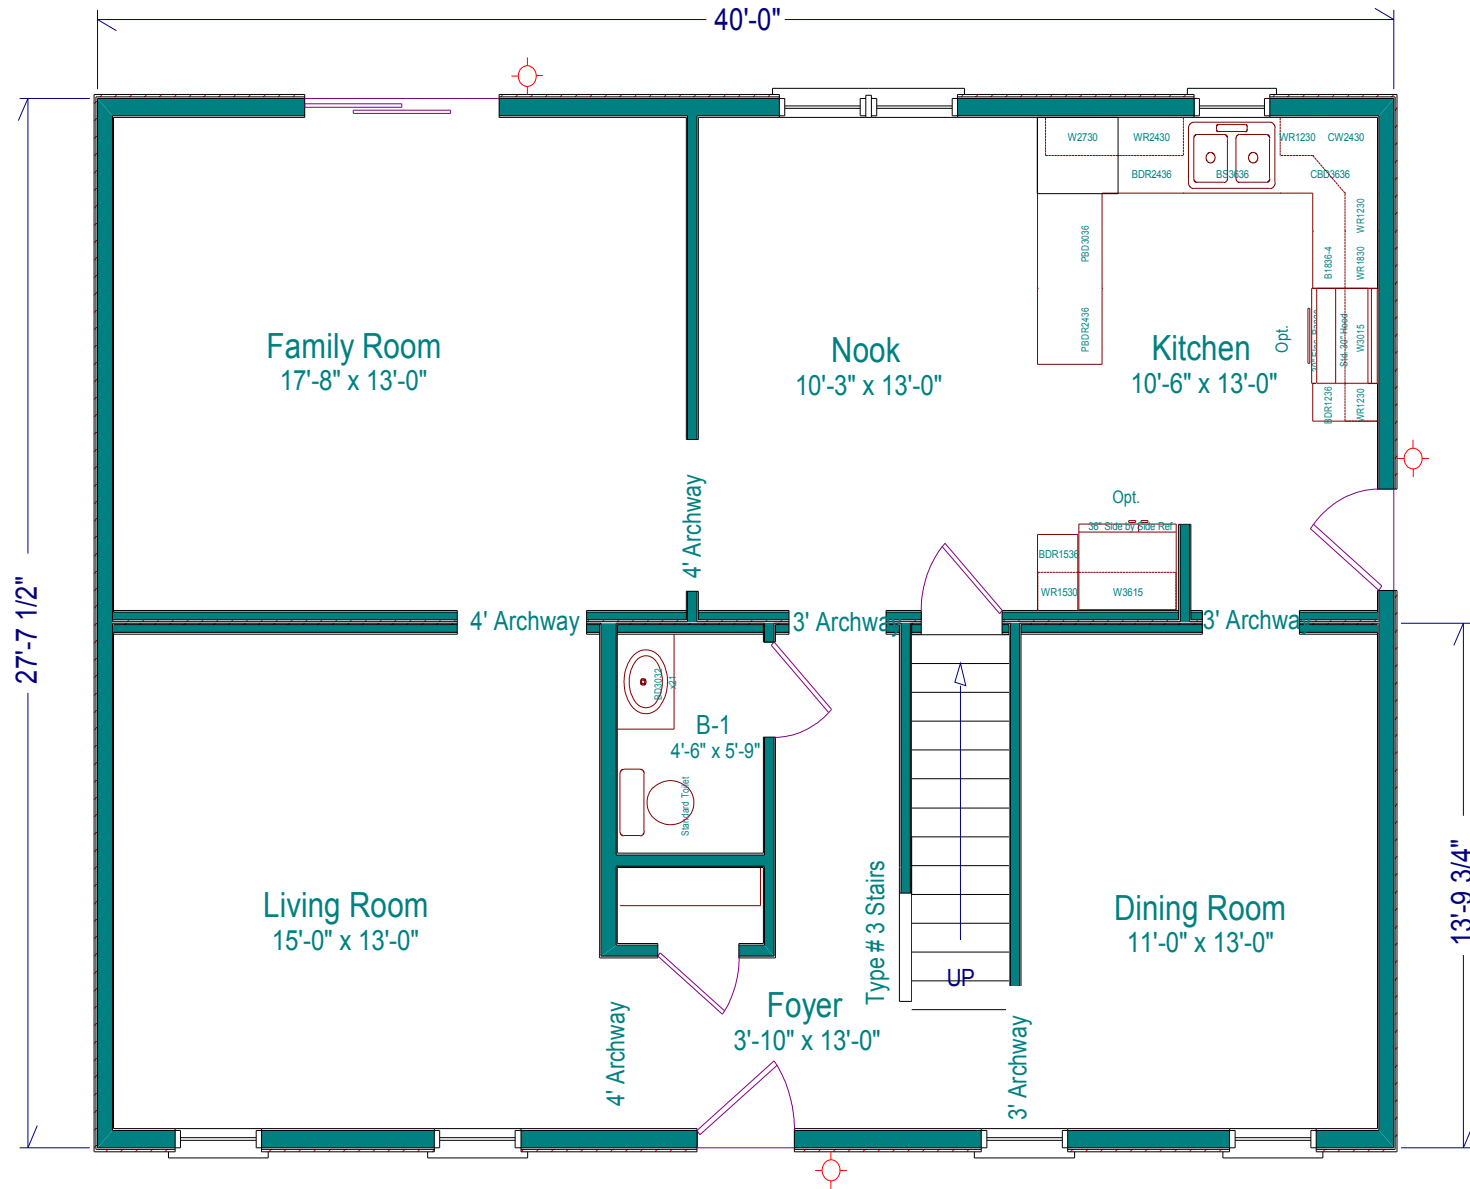

CMH-301

Second Floor

2848 Two Story

Living Area
1253 sq ft

CRM Modular Homes ~ 401-934-1650 or 401-339-4903

www.CRMModularHomes.com

CMH-310

First Floor

2840 Two Story

Living Area
1104 sq ft

CRM Modular Homes ~ 401-934-1650 or 401-339-4903

www.CRMModularHomes.com

CMH-310

Second Floor

2840 Two Story

Living Area
1074 sq ft